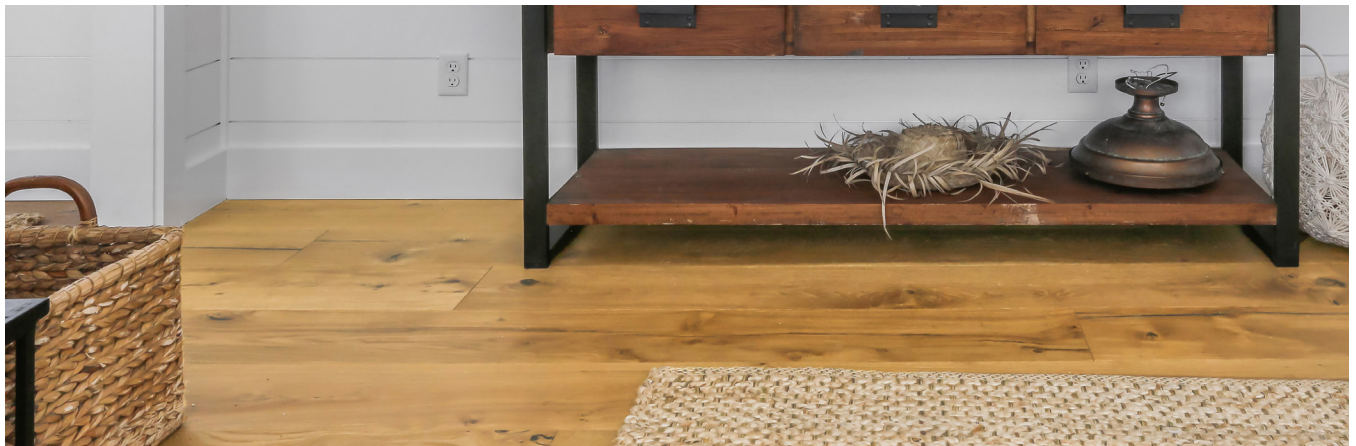

## VALLEJO | VINTAGE COLLECTION

<b>FEATURE</b>	Rustic Character
<b>WIDTHS</b>	Stocked as 9.5"
<b>LENGTHS</b>	Stocked as 8'
<b>THICKNESS</b>	9/16" Thick with 3.2mm Wear Layer
<b>SPECIES</b>	European French Oak
<b>FINISHING</b>	Finished with reactive stains
<b>FINISH</b>	Bona Naturale
<b>TEXTURE</b>	Wire Brushed

Vallejo has the classic rustic wood floor coloring with its natural brown tones and contrasting dark filled knots. Gentle wire-brushing and the Bona matte finish of this collection leaves the plank feeling like natural rustic wood flooring.

Sawyer Mason floors are constructed from real wood. Wood is a natural material derived from a living tree. Thus, every piece of Sawyer Mason flooring will have a unique appearance often expressed as naturally-occurring color variation, texture, and grain patterns.