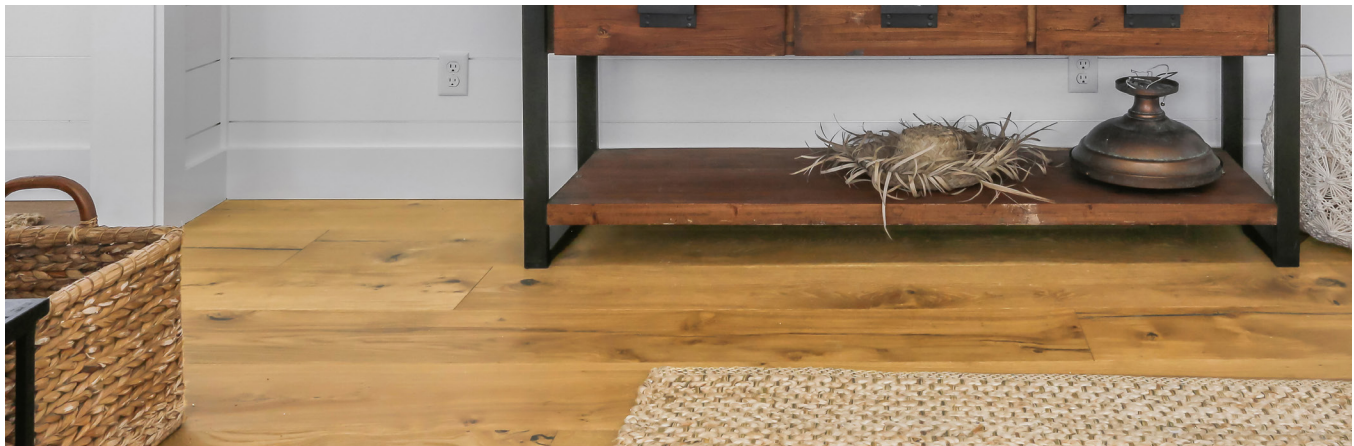

## VALLEJO | VINTAGE COLLECTION

<b>FEATURE</b>	Rustic Character
<b>WIDTHS</b>	Stocked as 8.7"; Stocked as 9.5"
<b>LENGTHS</b>	Stocked as 7'; Stocked as 8'
<b>THICKNESS</b>	9/16" Thick with 3.2mm Wear Layer
<b>SPECIES</b>	European French Oak
<b>FINISHING</b>	Finished with reactive stains
<b>FINISH</b>	Bona Naturale
<b>TEXTURE</b>	Wire Brushed

Vallejo has the classic rustic wood floor coloring with its natural brown tones and contrasting dark filled knots. Gentle wire-brushing and the Bona matte finish of this collection leaves the plank feeling like natural rustic wood flooring.

Sawyer Mason floors are constructed from real wood. Wood is a natural material derived from a living tree. Thus, every piece of Sawyer Mason flooring will have a unique appearance often expressed as naturally-occurring color variation, texture, and grain patterns.