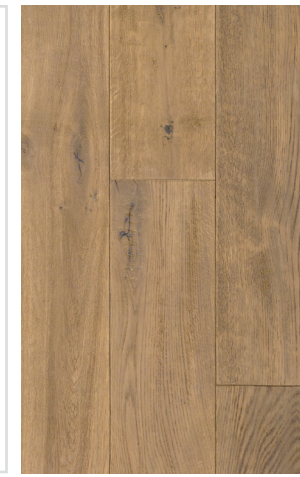

SHORELINE COLLECTION

WIDTH
7.5"
LENGTH
7' - 8'
FINISH
Bona
CHARACTER
Light to Medium
THICKNESS
13/16"

Lighthouse
9/16" thickness

Oak Bluffs

Sausalito Select
9.5" width available

Sconset

Tisbury
UV Oil

Copley

Chestnut Hill

Esplanade

BACK BAY COLLECTION

WIDTH
7.5"
LENGTH
7'
FINISH
UV Oil
CHARACTER
Medium
THICKNESS
13/16"

ALPINE COLLECTION

WIDTH
7.5"
LENGTH
6' - 7'
FINISH
Bona
CHARACTER
Light to Medium
THICKNESS
5/8"