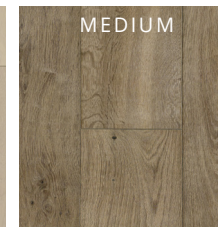

- Wire brushed
- More dramatic knots that show off natural properties
- Knots with filler