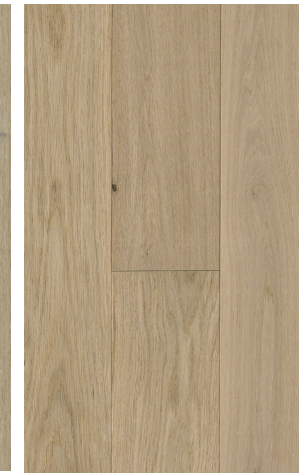

Developer Sconset